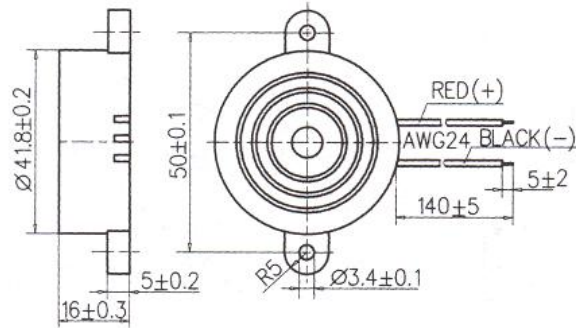

Product Data Sheet

Part No. PB-4216 Non-Washable Type

DIMENSIONS

PB-4216

$\phi 41.8 \times H16.0$

| Type | Unit | PB-4216-1 | PB-4216-2 | PB-4216-3 |
|---------------------|-------|------------|------------|------------|
| Rated Voltage | (VDC) | 12 | 12 | 12 |
| Operating Voltage | (VDC) | 3~28 | 13~20 | 3~20 |
| Current Consumption | (mA) | < or = 7 | < or = 10 | < or = 10 |
| Sound Output (Min) | (dB) | > or = 90 | > or = 90 | > or = 90 |
| Resonant Frequency | (Hz) | 2800±500 | 2800±500 | 2800±500 |
| Operating Temp | (C) | -20~+60 | -20~+60 | -20~+60 |
| Storage Temp | (C) | -30~+70 | -30~+70 | -30~+70 |
| Weight | (g) | 17 | 17 | 17 |
| Dimension | mm | 41.6 x H16 | 41.6 x H16 | 41.6 x H16 |

*Value applying at rated voltage
*distance for measurement 30cm